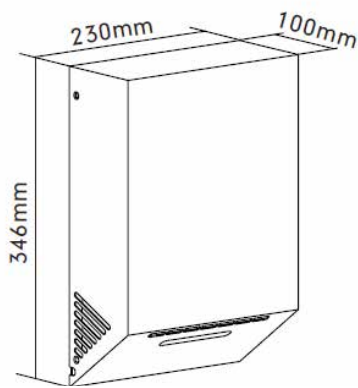

SPECIFICATION SHEET

UT-520

Automatic hand dryer with easy maintenance, low noise levels and a high level of user safety. These are proven models with a long durability and complete reliability, with anti-vandalism features and designed to be installed in high/medium /low traffic of people such as airports, large hotels, sport centers, large recreational areas and large official organizations, among others.

Model No.	UT-520
Model Name	OPTIMA
Body Material	S.S 304
Voltage	220-240V
Frequency	50/60Hz
Total Power	350-800W
Motor Power	400W
RPM	50000
Electrical Insulation	Class I
Hot & Cold Switch	Yes
Current	3.5A
Air Speed	120m/s
Dimensions (mm) W x H x D	230x346x100
Cover Thickness	1.5mm
Air Temperature	38°C
Net Weight	4.5kgs
Noise Level In Db	79
Water Splash Proof	IPX24
Auto Cutoff	60s