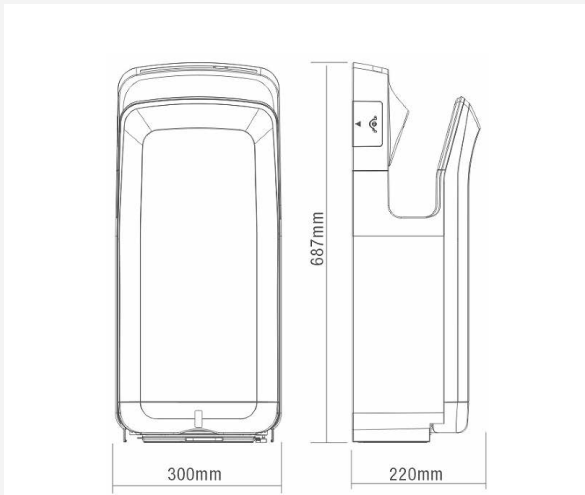

Model No.	UT-523 JET
Model Name	TORNADO
Operating Voltage and Power	AC220 – 240 V 50/60Hz
Air Speed	90 m/s
Air Output Temperature	40-60°C
Noise Output 75dB	75dB
Motor Type	800 Watt Brushless Motor
Heating Element	850Watts
Heater Thermal Protection	Auto Resetting Thermostat turns unit off at 115°C Thermal fuse cut unit off at 121°C
Total Rated power	1650Watts
Estimated Drying Time	10 Seconds
Circuit Operation	Infrared Automatic
Water Resistance	IPX4
Timing Protection	30 Seconds Auto Shut-off
Shell Material:	ABS
Unit Dimensions	300 x 220 x 687 mm
Filter	HEPA filter