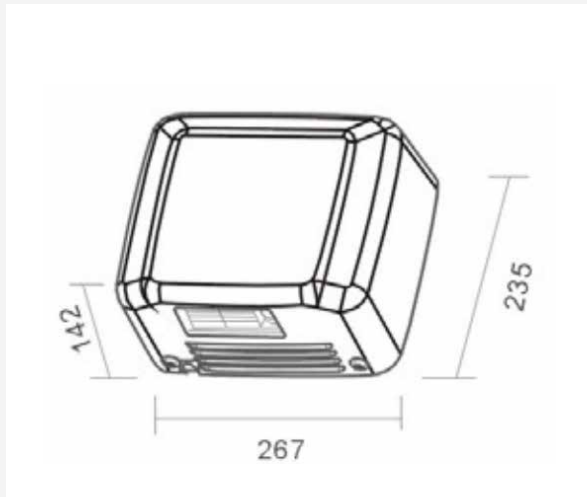

### SPECIFICATION SHEET

Model No.	UT- 524
Model Name	TURBO
Operating Voltage and Power	AC220 –240 V 50/60Hz
Air Speed	25 m/s
Air Output Temperature	30-75°C
Noise Output	70dB
Motor Type	230 Watt Brush Motor
Heating Element	2070 Watts
Heater Thermal Protection	Auto Resetting Thermostat turns unit off at 115°C Theimal fuse cut unit off at 121°C
Total Rated power	2300 Wafts
Estimated Drying Time	10-15 Seconds
Circuit Operation	Infrared Automatic, self adjusting 9cm - 15cm
Water Resistance	IPX1
Timing Protection	60 Seconds Auto Shut-off
Shell Material:	ABS
Unit Dimensions	267 x 235 x 142 mm