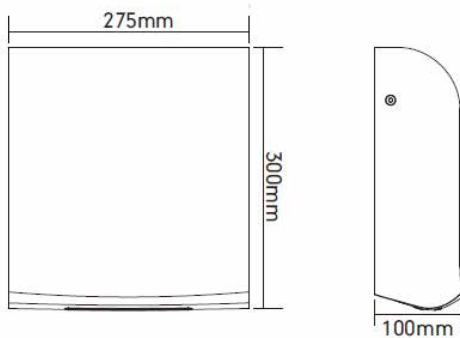

### SPECIFICATION SHEET

Model No.	UT-525
Model Name	THIN
Body Material	S.S 304
Voltage	220-240V
Frequency	50/60Hz
Total Power	400-950W
Motor Power	400W
RPM	35000
Electrical Insulation	Class I
Hot & amp; Cold Switch	Yes
Current	4.2A
Air Speed	95m/s
Dimensions (mm) W x H x D	275x300x100
Cover Thickness	1.5mm
Air Temperature	37°C
Net Weight	4.5kgs
Noise Level In	Db 75
Water Splash Proof	IPX3
Auto Cutoff	60s