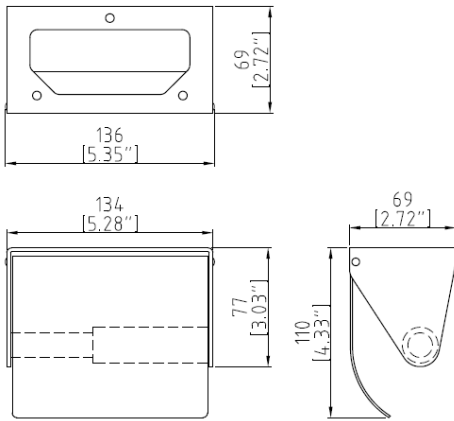

### SPECIFICATION SHEET

## UT-8240

UTEC offers many different designs and styles to complement the features of your washroom setting. Engineered for heavy-duty use and easy maintenance. All of these options are easy to install, easy to use, durable and affordably priced.

<b>Model No.</b>	<b>UT-8240</b>
Material	SS 304 in satin finish
Type	Single Roll