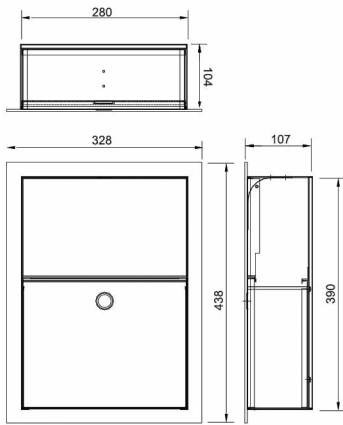

### SPECIFICATION SHEET

## UT-SND002

Feminine hygiene disposal units are very important in the modern age. These are available as fully recessed and surface mounted models in Type 304 stainless steel fabrication with satin finish on exposed surfaces

Model No.	UT-SND002
Product	Recessed Sanitary Napkin Disposal
Material	SS 304 in satin finish
Capacity	6 Ltr.
Dimensions	328*438*107mm
Wall opening	280*390*104mm