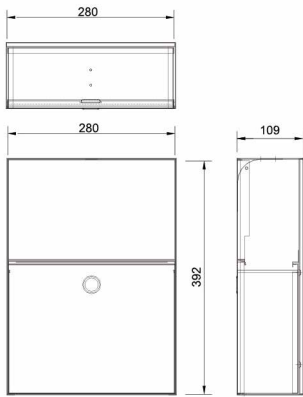

UT-SND003

Feminine hygiene disposal units are very important in the modern age. These are available as fully recessed and surface mounted models in Type 304 stainless steel fabrication with satin finish on exposed surfaces

Model No.	UT-SND003
Product	Sanitary Napkin Disposals.
Mounting	Surface Mounted
Material	SS 304 in satin finish
Capacity	6 Ltr.
Dimensions	280*392*109mm