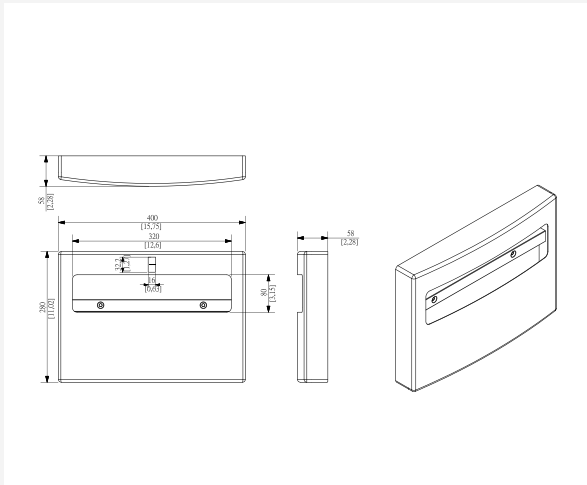

### SPECIFICATION SHEET

## UT-TSD01

UTEC Toilet Seat Cover dispenser for all modern washrooms

<b>Model No.</b>	<b>UT-TSD01</b>
Material:	Fabricated of type 304 Stainless Steel
Size:	W400 x H280 x D58mm
Capacity:	500 single toilet seat covers