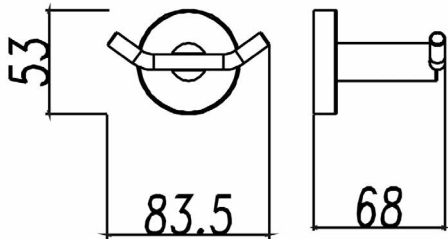

UT-TVB 1012

UTEC Stylish rob hook

Model No.	UT-TVB 1012
Material	Fabricated of type 304 Stainless Steel with satin finish