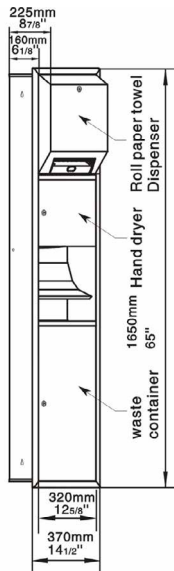

SPECIFICATION SHEET

UT-TVB4500

UTEC Stainless Steel Combination Units make efficient use of washroom space .

The units are fabricated of 18-8, Type-304, 20-gauge (0.8mm) stainless steel with satin-finish. All doors shall be provided with tumbler lock keyed alike. Internal waste containers are made of 0.5mm stainless steel

Model No.	UT-TVB4500
Combination of	3 in 1 recessed unit Automatic Paper Towel Dispenser , Automatic Hand Dryer and Waste Bin
Material	SS 304
Size in (mm)	1650(l) x 370(w) x 160(d)
Wall opening in (mm)	1600(l) x 320(w) x 160(d)
Waste Bin	23L
Power	1350W -Automatic Hand Dryer